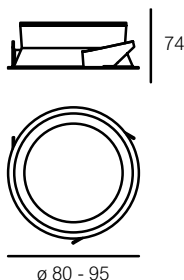

Q ANDRO 80 – 95

recessed

SPECS

Project: _____

Room: _____

Location: _____

Contact: _____

DIMENSIONS

ORDERCODE EXAMPLE

SERIES MOUNTING SIZE SHAPE CABLE LUMENS CCI / CRI DIMMING COLOR TEXTURE BEAM

AND R _ _ _ _ R 01 033 _ _ _ _ _ 0 _ _

SERIES	MOUNTING	SIZE / CUTOUT	SHAPE / FEATURE	CABLE / FEATURE	LUMENS
AND andro	R recessed	080 cc* 80 mm 085 cc* 85 mm 090 cc* 90 mm 095 cc* 95 mm	R round	01 100mm length	033 330 lumens