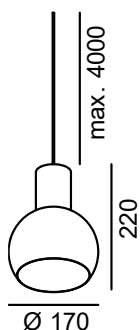

Q ARA 170

suspended

DIMENSIONS

Project: _____
 Room: _____
 Location: _____
 Contact: _____

ORDERCODE EXAMPLE

SERIES MOUNTING SIZE SHAPE CABLE LUMENS CCI / CRI DIMMING COLOR TEXTURE BEAM

ARA | S | 170 | R | _ _ | 094 | _ _ _ | _ | _ _ | _ _ | _

SERIES	MOUNTING	SIZE / CUTOUT	SHAPE / FEATURE	CABLE / FEATURE	LUMENS
ARA ara	S suspended	136 136 mm* 170 170 mm*	R round	20 2000mm length 40 4000mm length	094 940 lumens

* sphere diameter

CCI / CRI	DIMMING	COLOR	TEXTURE	BEAM
K27 2700K	S switch	WH white	O no texture	F flood
K30 3000K	D DALI	BK black	B bubbles	M medium
K40 4000K		WD wood	D diamond	S spot
		RE red	H thin helix	
		GY grey	X wide helix	
		GN green	S straight grooves	
		ML translucent	W waves	
		TP transparent	L linear	
		PT rPET		