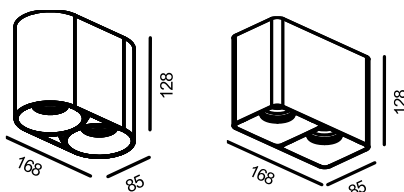

Q LYRA 170

surface

DIMENSIONS

Project: _____

Room: _____

Location: _____

Contact: _____

ORDERCODE EXAMPLE

SERIES MOUNTING SIZE SHAPE CABLE LUMENS CCI / CRI DIMMING COLOR TEXTURE BEAM

LYR | C | 170 | - | 00 | 094 | - - - | - | - | -

SERIES	MOUNTING	SIZE / CUTOUT	SHAPE / FEATURE	CABLE / FEATURE	LUMENS
LYR lyra	C ceiling	170 170 mm*	R round S square	00 integrated	094 940 lumens