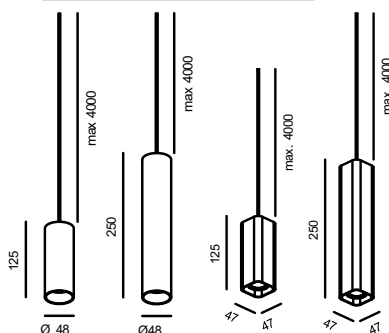

Q LYRA 50

suspended

DIMENSIONS

Project: _____

Room: _____

Location: _____

Contact: _____

ORDERCODE EXAMPLE

SERIES MOUNTING SIZE SHAPE CABLE LUMENS CCI / CRI DIMMING COLOR TEXTURE BEAM

LYR | S | _ _ _ | _ | _ _ | 045 | _ _ _ | _ | _ _ _ | _ | _ _

SERIES	MOUNTING	SIZE / CUTOUT	SHAPE / FEATURE	CABLE / FEATURE	LUMENS
LYR lyra	S suspended	125 125 mm* 250 250 mm*	R round S square	20 2000mm length 40 4000mm length	045 450 lumens

* lateral length

CCI / CRI	DIMMING	COLOR	TEXTURE	BEAM
K27 2700K	S switch	WH white	O no texture	F flood
K30 3000K	D DALI	BK black	B bubbles	M medium
K40 4000K		WD wood	D diamond	S spot
		RE red	T truchet	
		GY grey	W waves	
		GN green		
		ML translucent		
		TP transparent		
		PT rPET		