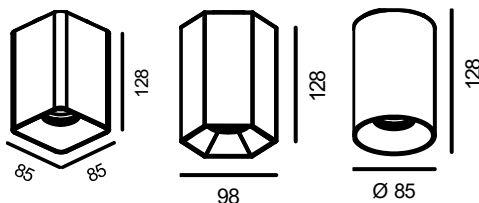

# Q LYRA 85

surface

## DIMENSIONS

Project: \_\_\_\_\_

Room: \_\_\_\_\_

Location: \_\_\_\_\_

Contact: \_\_\_\_\_

## ORDERCODE EXAMPLE

SERIES MOUNTING SIZE SHAPE CABLE LUMENS CCI / CRI DIMMING COLOR TEXTURE BEAM

LYR | C | 085 | - | 00 | 094 | - - - | - | - | - | -

SERIES	MOUNTING	SIZE / CUTOUT	SHAPE / FEATURE	CABLE / FEATURE	LUMENS
LYR lyra	C ceiling	085 85 mm* * lateral length	R round S square H hexagonal	00 integrated	094 940 lumens